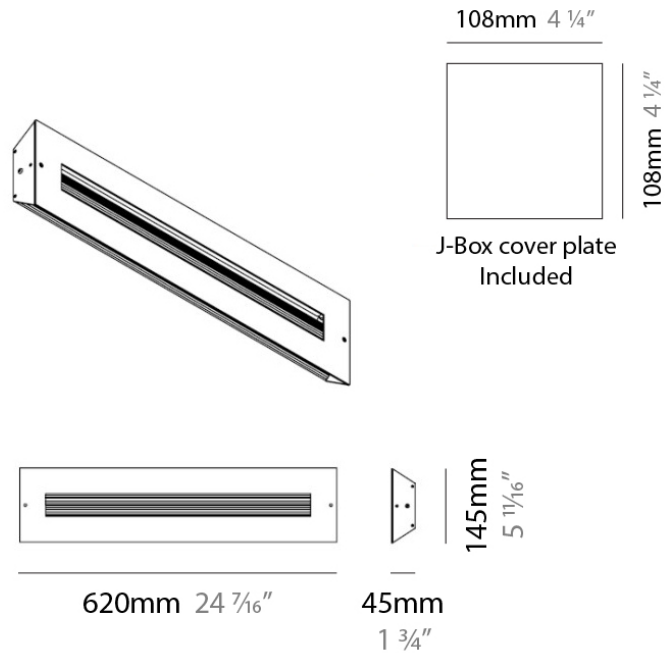

FINESTRA SURFACE

D93014

PROJECT _____

TYPE _____

NOTES _____

QUANTITY _____

DATE _____

GENERAL

Series: Finestra
Brand: Milan
Division: Design
Mounting Type: Surface
Mounting Location: Wall
Subcategory: Ambient

PHYSICAL

Shape: Rectangle
Length (mm): 620
Length (in): 24 7/16
Height (mm): 145
Height (in): 5 11/16
Extension (mm): 45
Extension (in): 1 3/4
Light Distribution: Direct / Indirect
Weight (kg): 2.04
Weight (lbs): 4.5
Diffuser: White Opal Glass
Fixture Finish: SST
Fixture Material: Metal

ELECTRICAL

Number of Lamps: 2
Lamp Type: T5 Fluorescent
Bulb Included: Bulb Not Included
Total Output Wattage (W): 48
Max. Wattage Per Lamp (W): 24
Lamp Base: G5 Bi-pin
Dimming: Non-Dimmable
Input Voltage (V): 120
Lamp Voltage (V): 120

LED

OPTICAL

RATINGS AND CERTIFICATIONS

Certified By: CSA Certified to UL and CSA Standards
IP rating: IP20